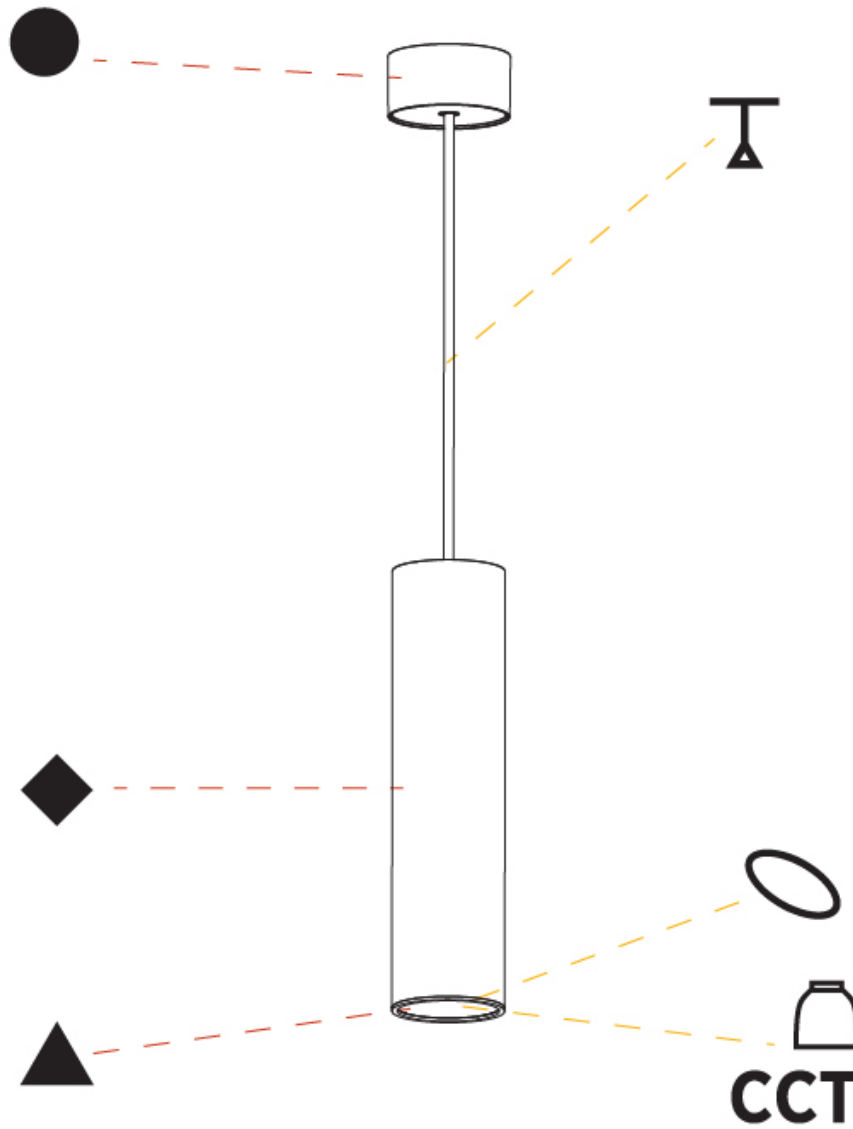

HANGOVER MONOPOINT SURFACE CANOPY SUSPENSION

A300167-

PROJECT

TYPE

SPECIFIER

QUANTITY

DATE